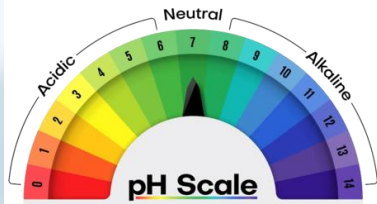

Reach us @: thecelestials@gmail.com
Ph: (+91 80) 45513555

THE CELESTIALS....

AMRUTHJal

ALKALINE BOOSTER
WITH
ANTIOXIDANT

What is pH?

Our body pH is 7.35 – 7.45

pH is measure of how Acidic/
Alkaline the Water is.