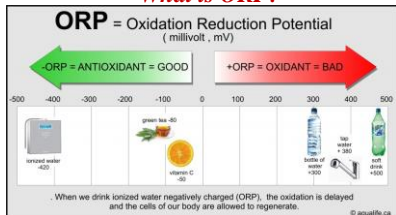

Reach us @: thecelestials@gmail.com
Ph: (+91 80) 45513555

THE CELESTIALS....

AMRUTHJal

ALKALINE BOOSTER
WITH
ANTIOXIDANT

What is pH?

Our body pH is 7.35 – 7.45

pH is measure of how Acidic/
Alkaline the Water is.

What is ORP?

ORP is a measure of anti-oxidant & anti-ageing property. More negative ORP the more anti-ageing property.

pH increases with more negative ORP

pH & ORP Relations

What is Alkaline Water?

Water with pH 8+, and has Alkaline Minerals
Producing negative ORP of -88mV+