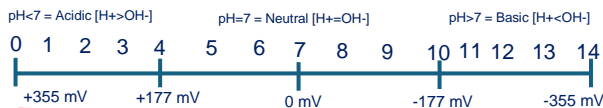

What is ORP?

ORP is a measure of anti-oxidant & anti-ageing property. More negative ORP the more anti-ageing property.

pH increases with more negative ORP

pH & ORP Relations

What is Alkaline Water?

Water with pH 8+, and has Alkaline Minerals
Producing negative ORP of -88mV+